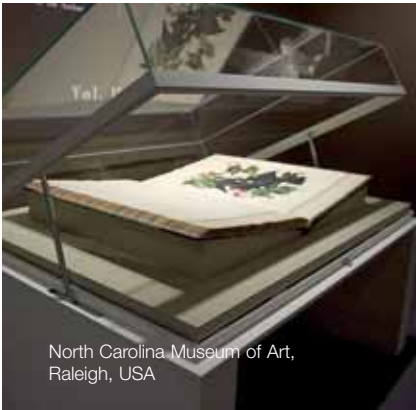

North Carolina Museum of Art, Raleigh, USA